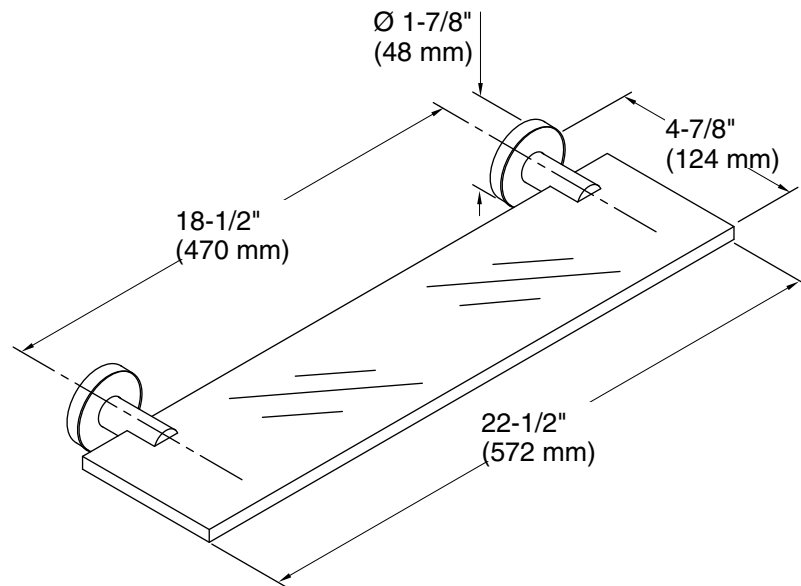

Technical Information

All product dimensions are nominal.

Installation Type: Wall-mount

Material: Metal

Notes

Install this product according to the installation guide.